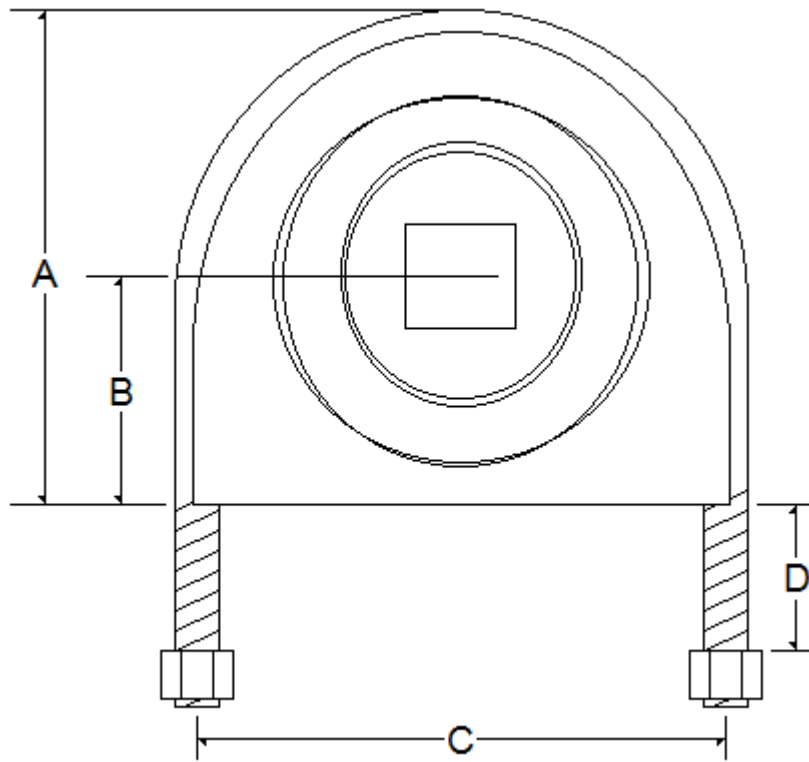

U-Bolt Pillow Block Disc Bearings

Part Number	Shaft Size	A	B	C	D	U-Bolt
WRC208PPB13	7/8" Square	4.75"	2.25"	4.875"	0.875"	5/8"
WRC208PPB6	1" Square	4.75"	2.25"	4.875"	0.875"	5/8"
WRC208PPB5	1-1/8" Square	4.75"	2.25"	4.875"	0.875"	5/8"
WRC211PPB3	1-1/2" Square	5.43"	2.5"	5.625"	1.125"	3/4"